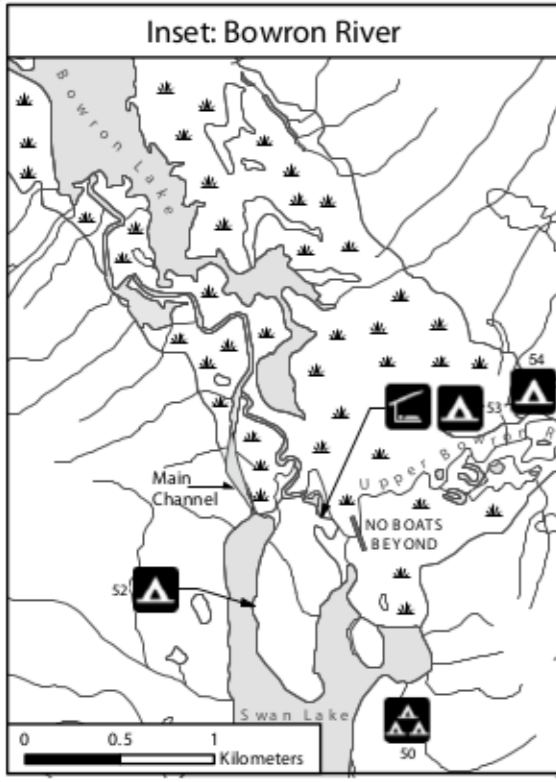

- Legend**
- Park Boundary
  - Registration
  - Telephone
  - Gravel Road
  - Ranger Station
  - Cooking Shelter
  - Trail
  - Camping (with campsite number)
  - Portage
  - Marsh Area
  - Group Camping (with campsite number)
  - Hiking Trail
  - Accommodation
  - Vehicle/Tent Camping
  - Parking
  - Food
  - Shelter
  - Information

**CAUTION**  
Navigating the silt-laden waters of the Cariboo River requires care and attention. Canoeists must remain alert for sweepers, deadheads and other hazards at all times.