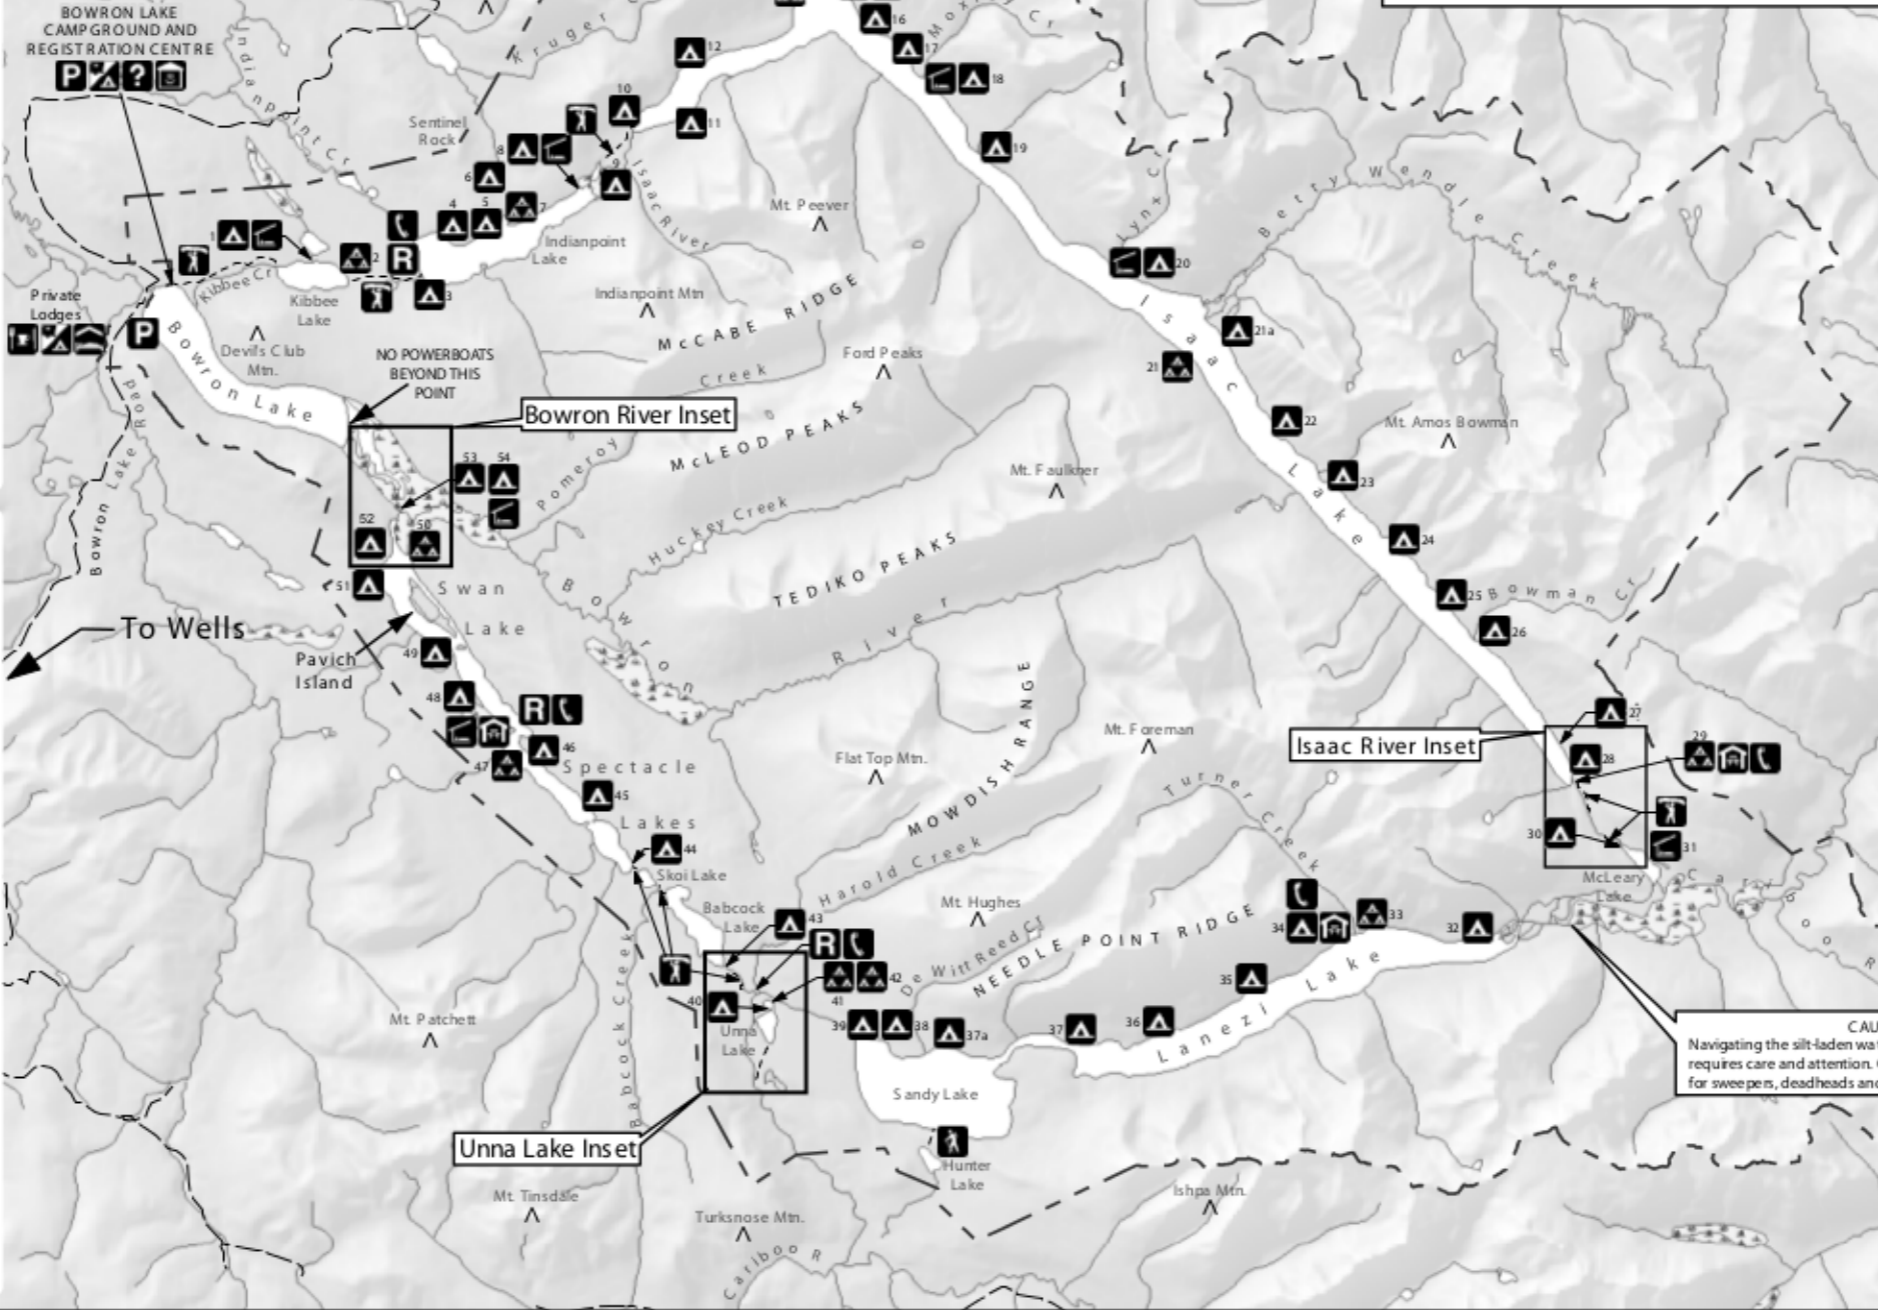

- Legend**
- Park Boundary
  - Registration
  - Telephone
  - Gravel Road
  - Ranger Station
  - Cooking Shelter
  - Trail
  - Camping (with campsite number)
  - Portage
  - Marsh Area
  - Group Camping (with campsite number)
  - Hiking Trail
  - Accommodation
  - Vehicle/Tent Camping
  - Parking
  - Food
  - Shelter
  - Information

**CAUTION**  
Navigating the silt-laden waters of the Cariboo River requires care and attention. Canoeists must remain alert for sweepers, deadheads and other hazards at all times.