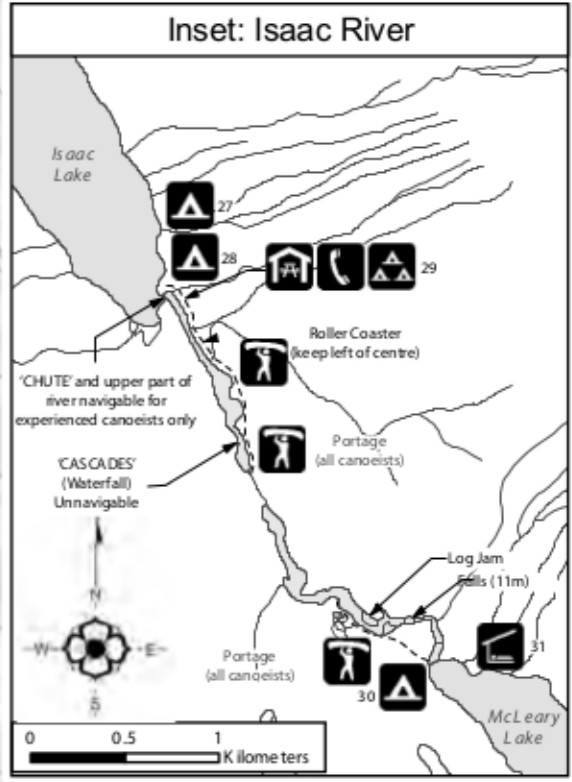

- Legend**
- Park Boundary
  - Registration
  - Telephone
  - Gravel Road
  - Ranger Station
  - Cooking Shelter
  - Trail
  - Camping (with campsite number)
  - Portage
  - Marsh Area
  - Group Camping (with campsite number)
  - Hiking Trail
  - Accommodation
  - Vehicle/Tent Camping
  - Parking
  - Food
  - Shelter
  - Information

**CAUTION**  
Navigating the silt-laden waters of the Cariboo River requires care and attention. Canoeists must remain alert for sweepers, deadheads and other hazards at all times.