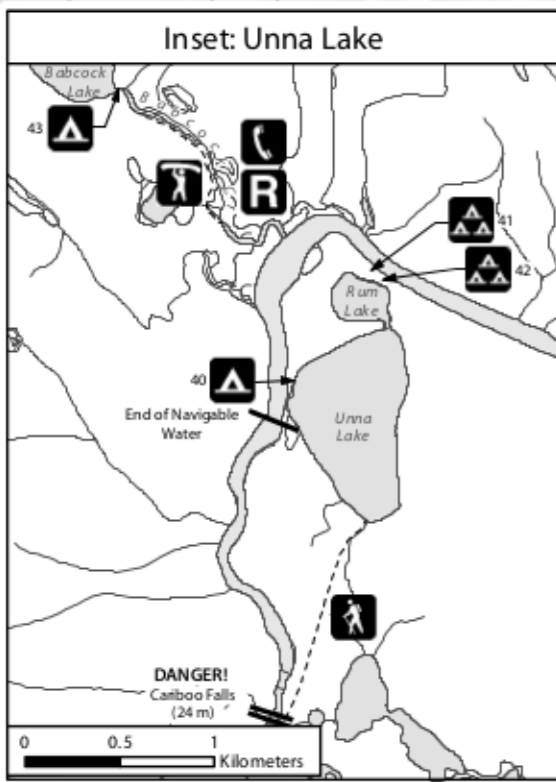

- Legend**
- Park Boundary
  - Registration
  - Telephone
  - Gravel Road
  - Ranger Station
  - Cooking Shelter
  - Trail
  - Camping (with campsite number)
  - Portage
  - Marsh Area
  - Group Camping (with campsite number)
  - Hiking Trail
  - Accommodation
  - Vehicle/Tent Camping
  - Parking
  - Food
  - Shelter
  - Information

**CAUTION**  
Navigating the silt-laden waters of the Cariboo River requires care and attention. Canoeists must remain alert for sweepers, deadheads and other hazards at all times.